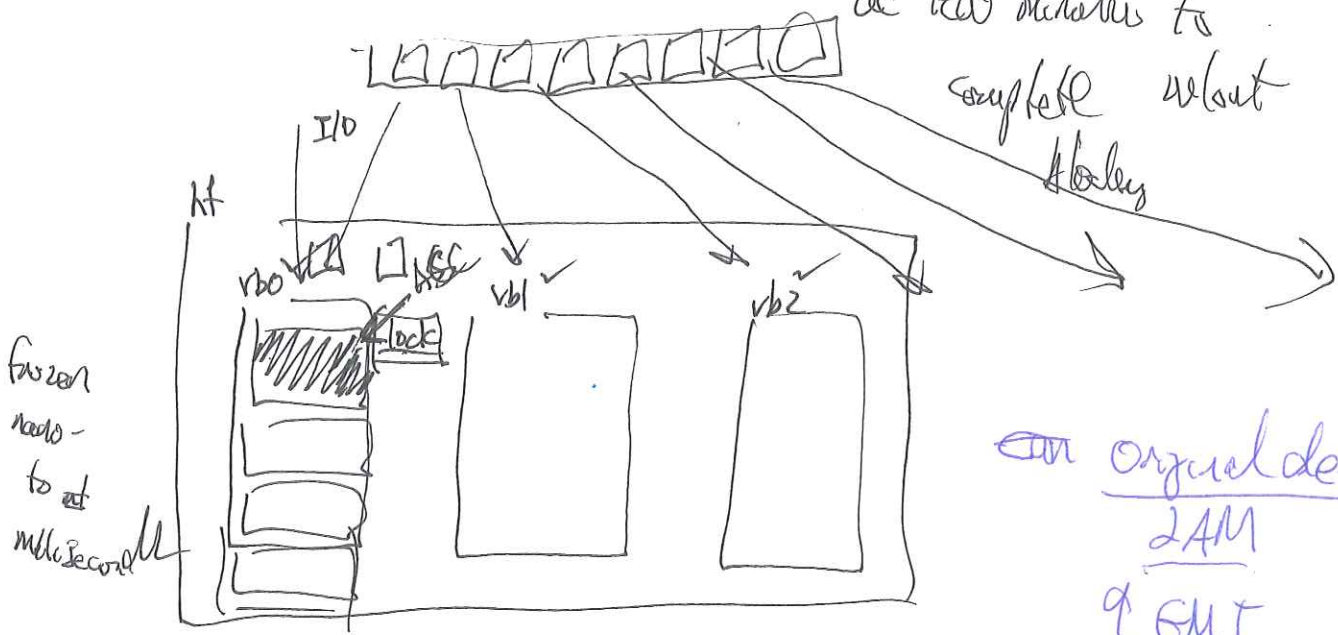

If data access very random time period,
 may want to set an interval to lower interval
Interval starts mid night. - always

13

configurable

set w/ address

a few minutes to
 complete what
 they

original default
 2AM
 9 5M T
 4M

check 1 =