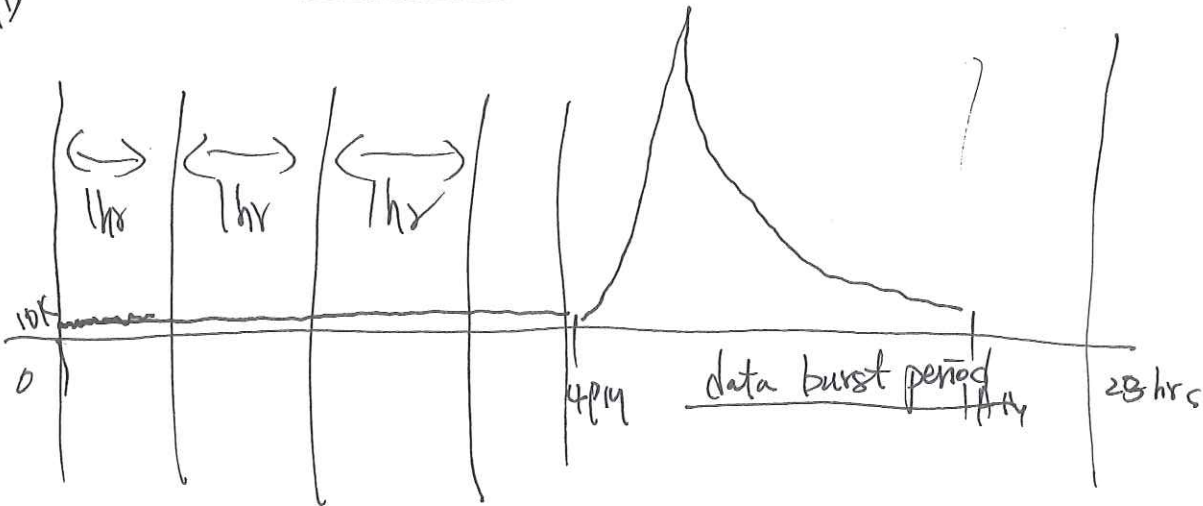

If data access very random time period,
 may want to set an interval to lower interval
Interval starts mid night. - always

13

configurable

set w/ address

a few minutes to
 complete what
 they

original default
 2AM
 9 5M T
 4M

check 1 =